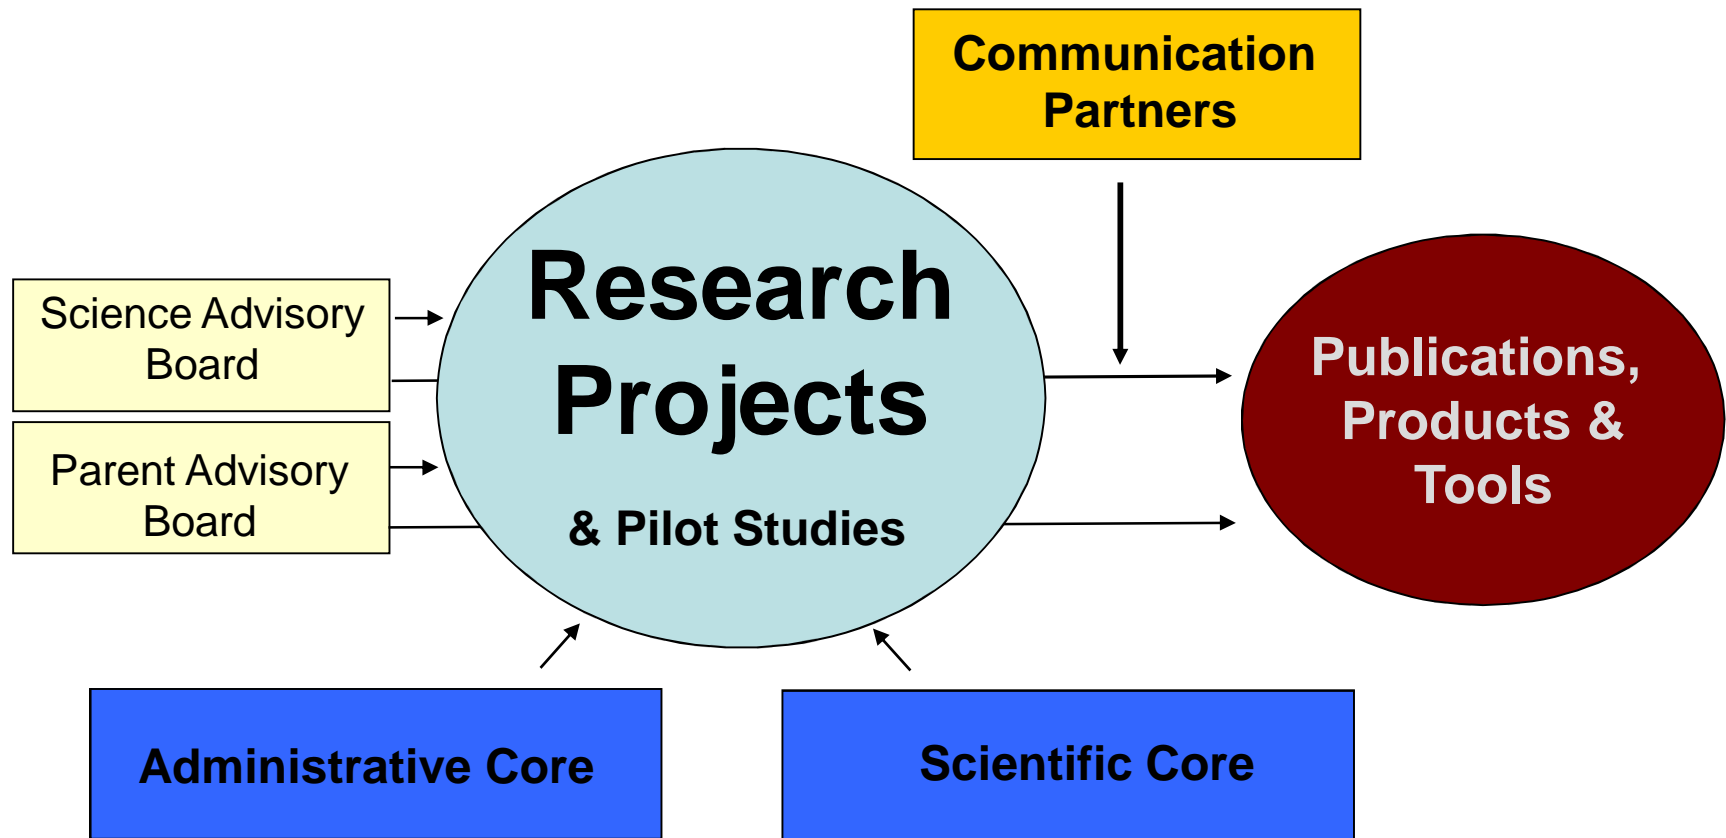

“Translation of Research into Knowledge and Tools for Parents”

Background for Workshop

- The Center grew out of a need to provide direct help to parents with an adolescent child with substance abuse problems.
- Projects within the Center address three different “need states” of parents.
- The ultimate goal is to develop science-based, practical tools for parents.
- The presentations you will hear today are all from investigators within the Center and address Center-related issues.

The Continuum of Problem Drug Use

Organizational Structure

Addressing early stages of drug involvement

Addressing the challenge of choosing a treatment program

Addressing treatment resistance in an adolescent